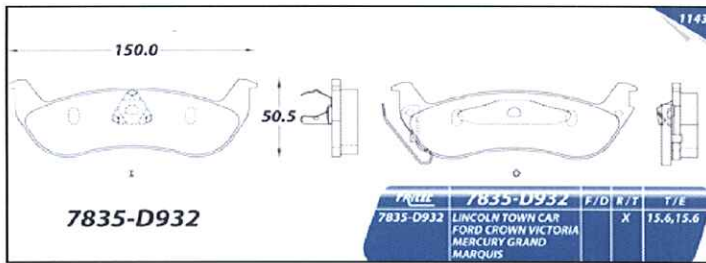

INDUSTRIAL BRAKE RELINERS

(303) 424-9037

Your Source for Medium to Heavy Duty Brake Parts

BRAKE PADS / BRAKE SHOES / CALIPERS / ROTORS / DRUMS / SEALS / BEARINGS / WHEEL CYLINDERS / MASTER CYLINDERS

FORD CROWN VICTORIA

2003-2009	DISC PADS	ROTOR	CALIPER L	CALIPER R	HARDWARE KIT
FRONT	106.0931	120.61072	141.61088	141.61087	117.61037
REAR	106.0932	120.61073	141.6152	141.61519	117.61038

Front

Rear