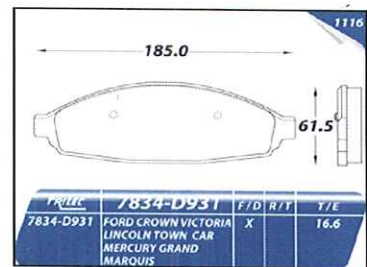

INDUSTRIAL BRAKE RELINERS

(303) 424-9037

Your Source for Medium to Heavy Duty Brake Parts

BRAKE PADS / BRAKE SHOES / CALIPERS / ROTORS / DRUMS / SEALS / BEARINGS / WHEEL CYLINDERS / MASTER CYLINDERS

FORD CROWN VICTORIA

2003-2009	DISC PADS	ROTOR	CALIPER L	CALIPER R	HARDWARE KIT
FRONT	106.0931	120.61072	141.61088	141.61087	117.61037
REAR	106.0932	120.61073	141.6152	141.61519	117.61038

Front

Rear