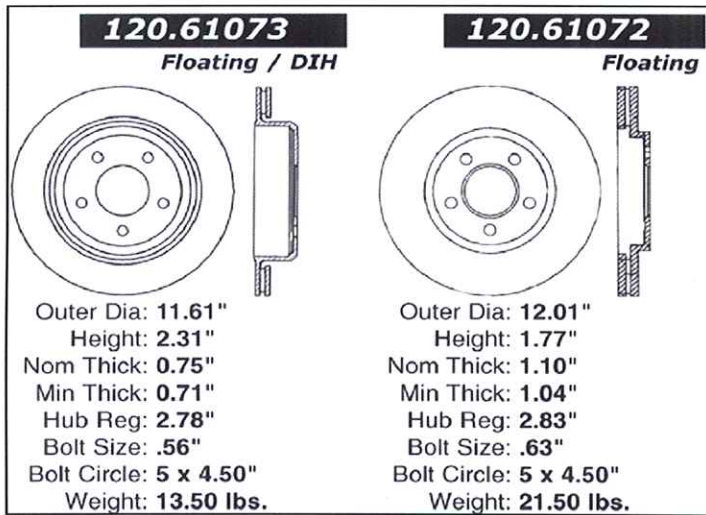

INDUSTRIAL BRAKE RELINERS

(303) 424-9037

Your Source for Medium to Heavy Duty Brake Parts

BRAKE PADS / BRAKE SHOES / CALIPERS / ROTORS / DRUMS / SEALS / BEARINGS / WHEEL CYLINDERS / MASTER CYLINDERS

FORD CROWN VICTORIA

2003-2009	DISC PADS	ROTOR	CALIPER L	CALIPER R	HARDWARE KIT
FRONT	106.0931	120.61072	141.61088	141.61087	117.61037
REAR	106.0932	120.61073	141.6152	141.61519	117.61038

Front

Rear