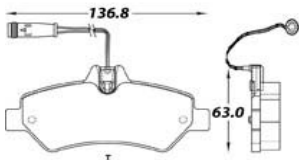

8431A-D1317