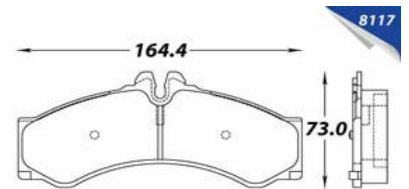

FRITEC	7848-D949	F/D	R/T	T/E
7848-D949	MERCEDES BENZ SPRINTER 2500, 3500 SPRINTER BOX VAN PERROT	X		19.1