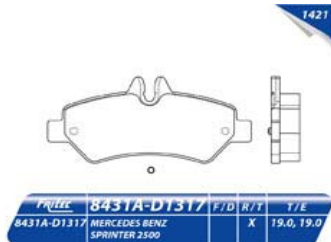

FRITEC	8431A-D1317	F/D	R/T	T/E
8431A-D1317	MERCEDES BENZ SPRINTER 2500	X		19.0, 19.0

Sensors Available for
928,949,950,1006

Old Style

New Style

TIMKEN
Where You Turn